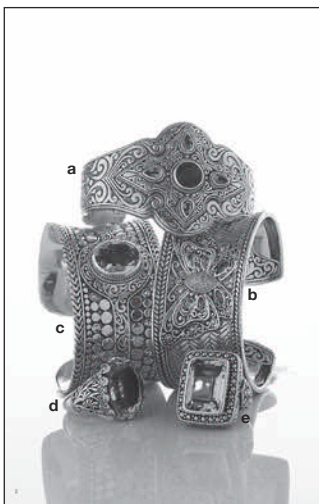

SAMUEL B.  
New York

DIAMONDS. 925 SILVER. 18K GOLD

G  
O  
L  
D  
S  
I  
L  
V  
E  
R

ROYAL BALI COLLECTION  
DIAMANTI COLLECTION

SETAI COLLECTION

*Samuel B.*

NK. BENHAM  
7 WEST 45TH, 8TH FLOOR  
NEW YORK, NY 10036  
800.848.3620

**SAMUEL B.**  
New York

*Price list*

Front Cover

a	90153R.A	RING	\$297.00
b	36709BA.ABT	CUFF	\$732.00
c	90030N.CI	NECKLACE	\$564.00

Page 2

a	36709BA.ABT	CUFF	\$732.00
b	36931BA.M	CUFF	\$798.00
c	36687BA.LQ	CUFF	\$954.00
d	90155R.BT	RING	\$339.00
e	90180R.BT	RING	\$471.00

Page 3

a	36944R.SLGD	RING	\$798.00
b	90031N.A	NECKLACE	\$537.00
c	90151BA.DIBT	CUFF	\$1,524.00

Page 4

a	90201B.SLGO	BRACELET	\$747.00
b	30973BA.WER	CUFF	\$444.00
c	19482N.18-35	NECKLACE	\$114.00
d	90201P.SLGO	PENDANT	\$564.00